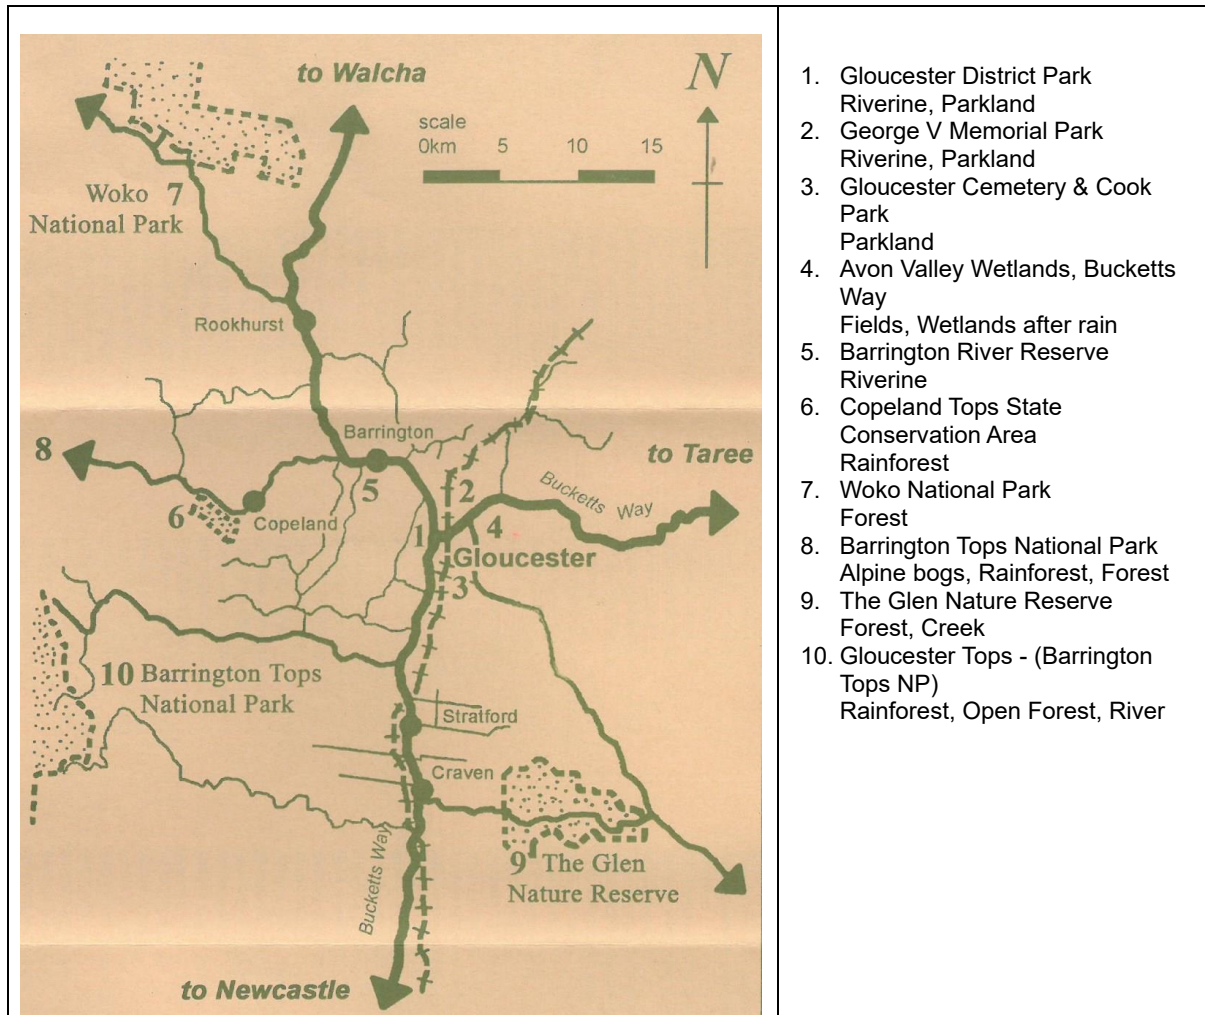

## BIRDING LOCATIONS IN THE GLOUCESTER AREA

### Legend

- R Resident, usually all year
- SM Summer migrant
- WM Winter Migrant
- N Nomadic
- F Feral
- V Vagrant

Note: If you find birds in the area that are not on this list, please advise: [gloucester.environment.group@gmail.com](mailto:gloucester.environment.group@gmail.com)